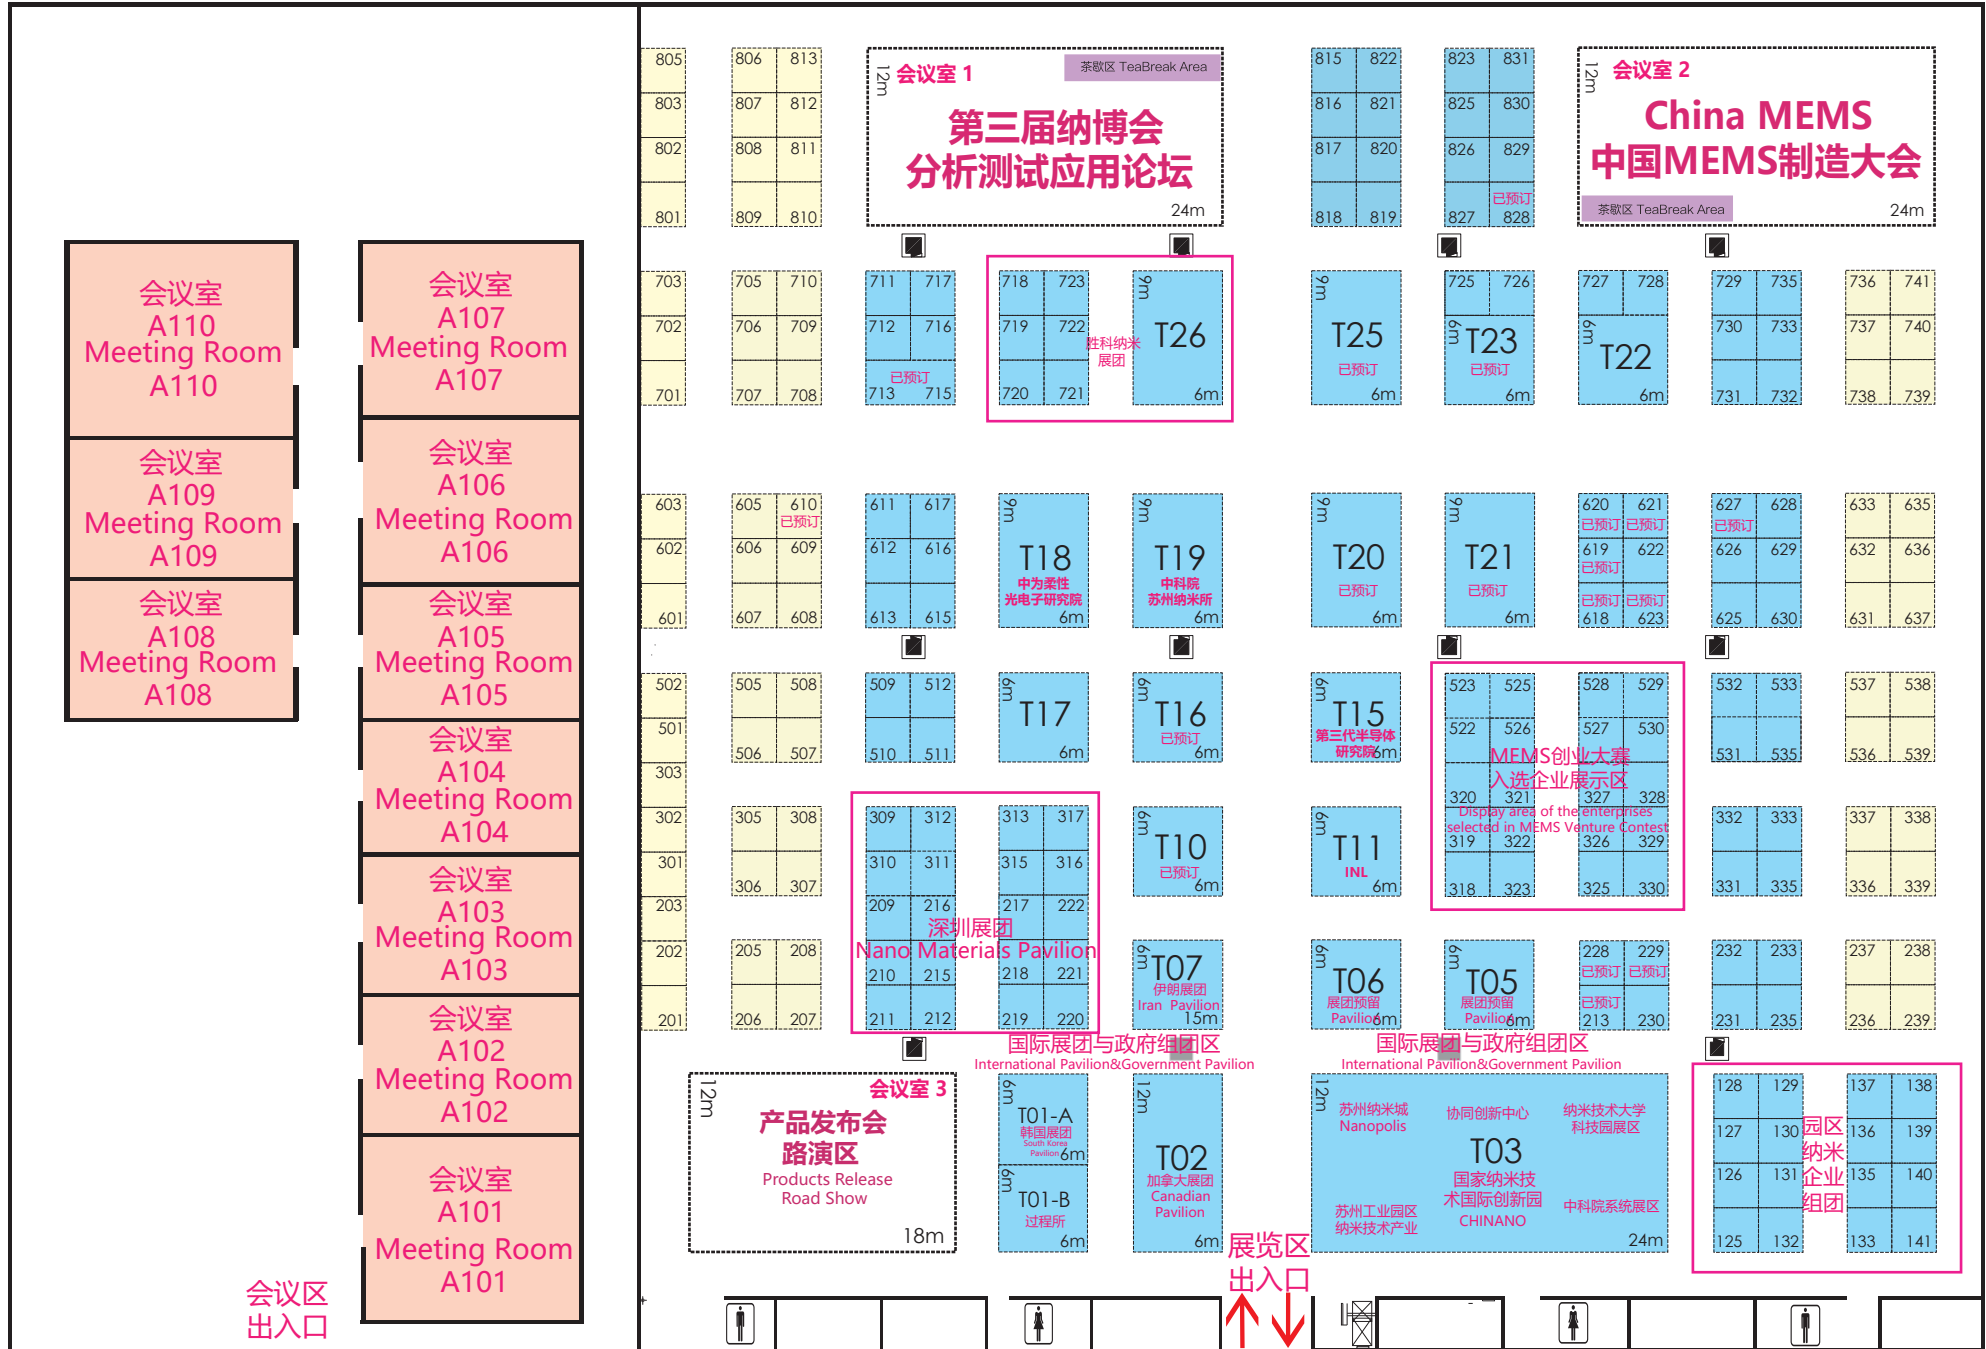

CHInano 2020第十一届中国纳博会-展位平面图

CHInano 2020 Conference & Expo-Floor Plan

Forum Entrance

Exhibition Entrance